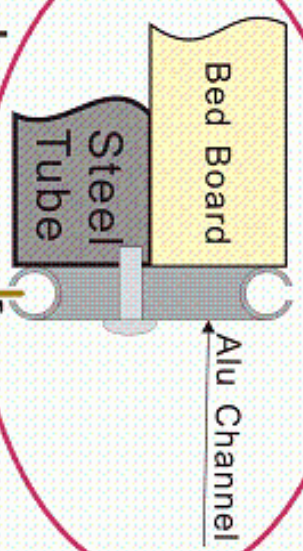

GALAXY Outdoor Campers

Our tops have been made to fit a standard 7-foot (7') trailer length (2133.60mm). If you wish to make your trailer longer than this, then know the travelling cover hangs under the travelling frame by 10mm.

2130

<<<<FRONT REAR>>>>

Yellow denotes D-shaped rubber seal in a 7' x 4' trailer configuration.

Add 40x20 jarrah or steel if your trailer is too short.

The travelling cover protrudes down by 10 mm.

Height from ground to top of Trailer: 940mm to 1060mm with 980mm optimum.

1270

1310

45mm overhang

Viewed from below bedboard. <<<<FRONT REAR>>>>

2225

18sqm & 24sqm Camper-Trailer Tent-Tops