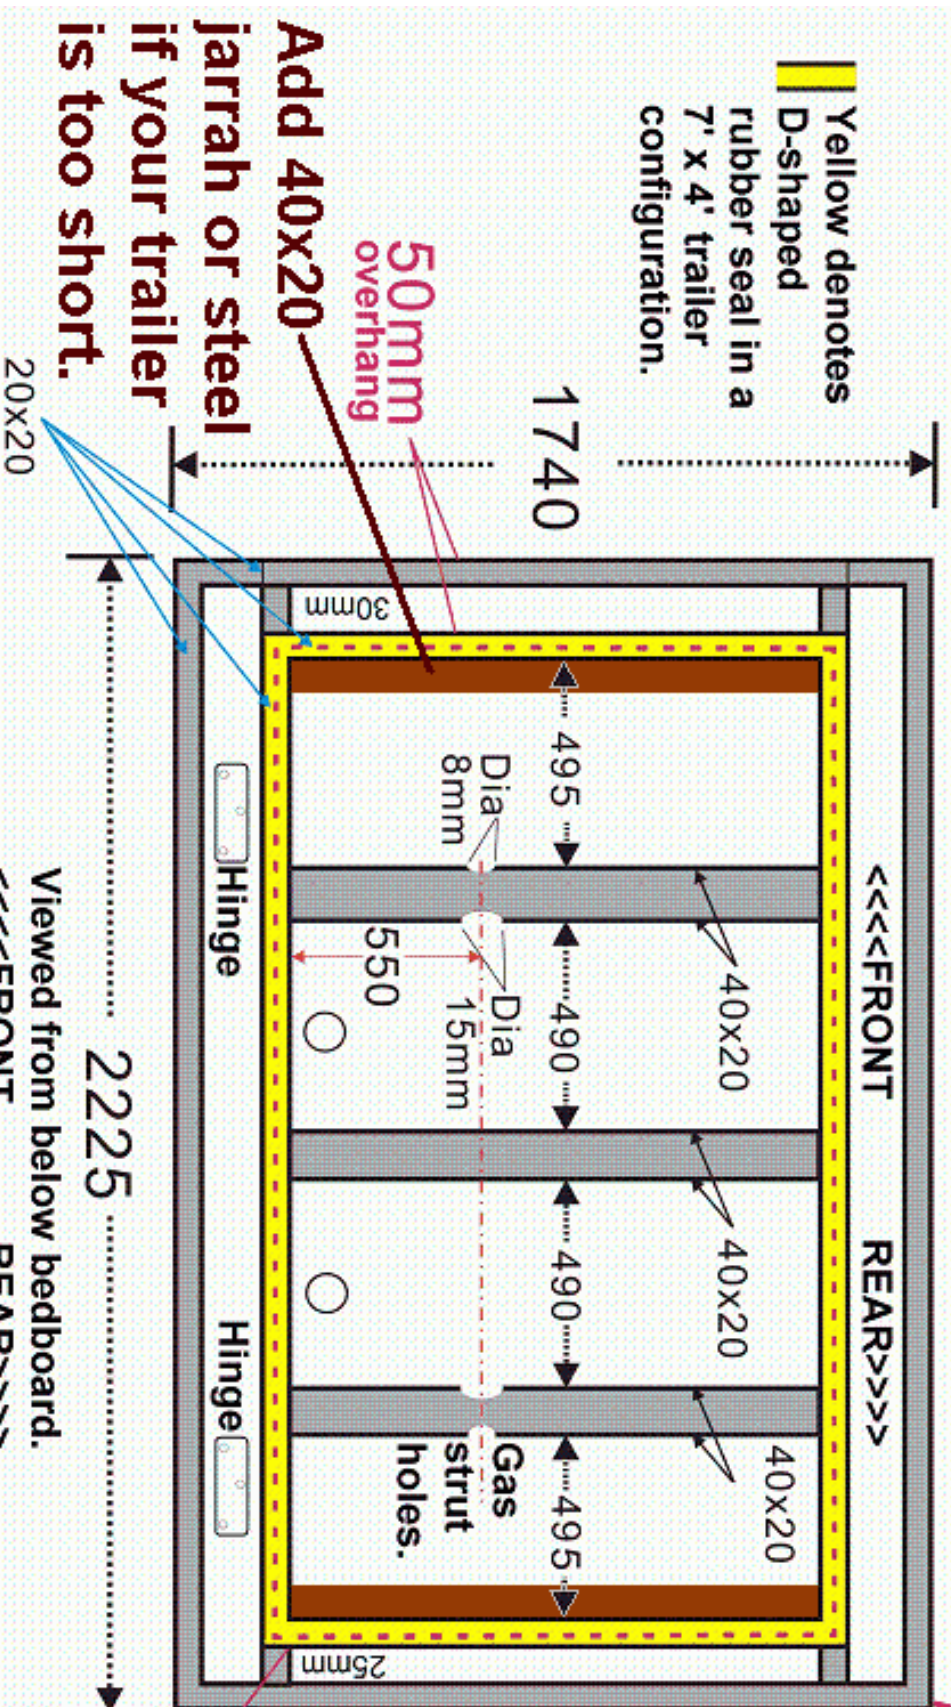

GALAXY Outdoor Campers

Our tops have been made to fit a standard 7-foot (7') trailer length (2133.60mm). If you wish to make your trailer longer than this, then know the travelling cover hangs under the travelling frame by 10mm.

2130

<<<<FRONT REAR>>>>

Yellow denotes D-shaped rubber seal in a 7' x 4' trailer configuration.

Add 40x20 jarrah or steel if your trailer is too short.

The travelling cover protrudes down by 10 mm.

Height from ground to top of Trailer: 940mm to 1060mm with 980mm optimum.

1270

1310

45mm overhang

Viewed from below bedboard. <<<<FRONT REAR>>>>

2225

18sqm & 24sqm Camper-Trailer Tent-Tops